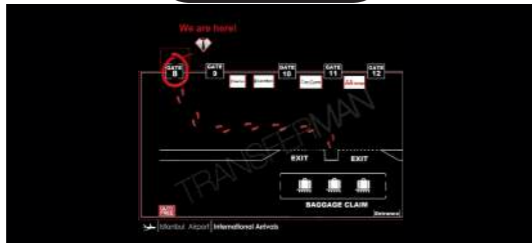

**ISTANBUL
JEWELRY
SHOW**

Organizator / Organiser

informa markets
Jewellery

Sponsor

ELMAS
KULE